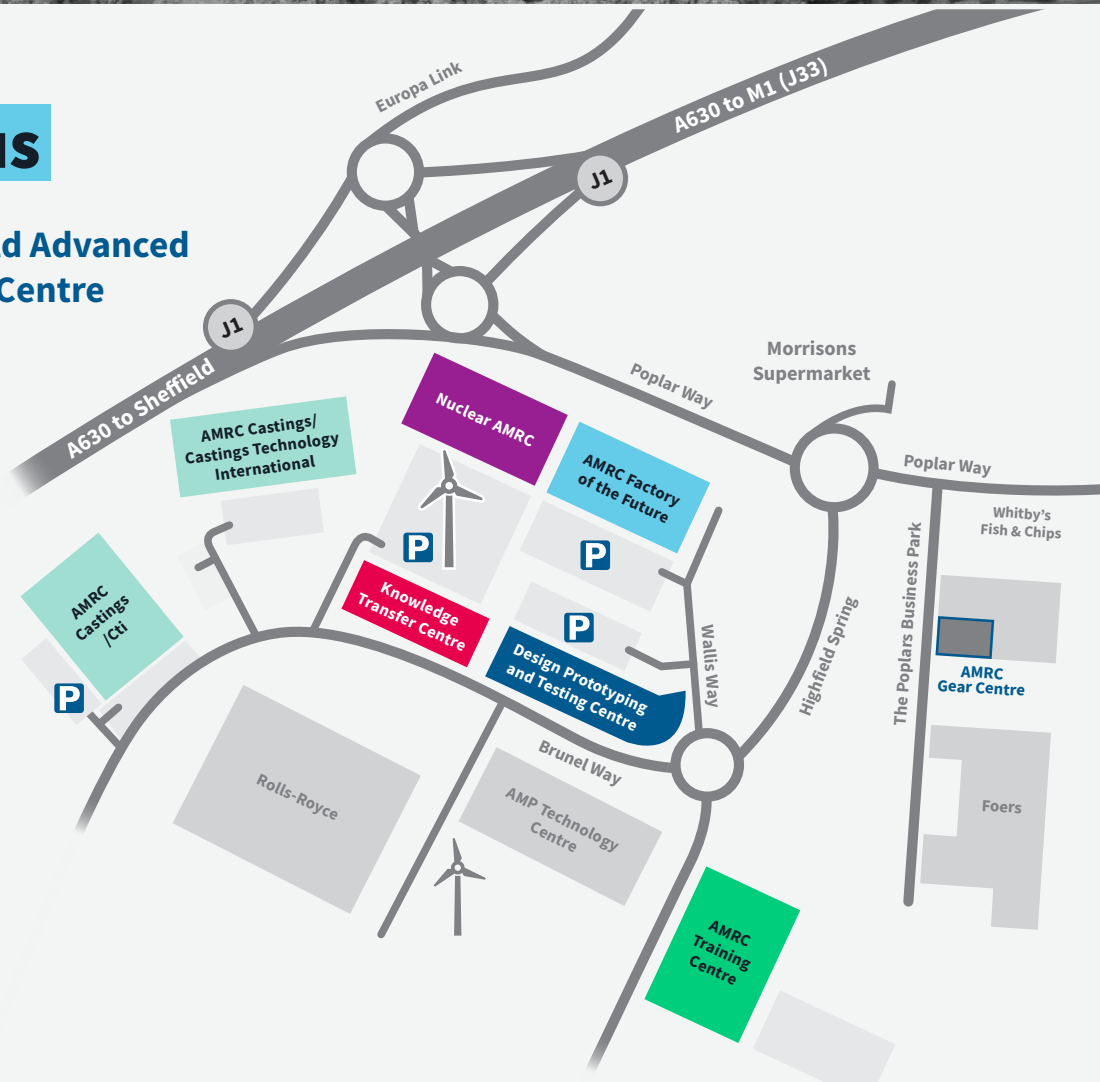

### The University of Sheffield Advanced Manufacturing Research Centre

We are located on the Advanced Manufacturing Park (AMP) in South Yorkshire, on the border of Sheffield and Rotherham.

The AMP is just off junction 33 of the M1, and clearly signed from the A630 Sheffield Parkway.

**Satnav:** please use 'S60 5TZ' which will bring you to our campus.

You can park in any of our four car parks marked on the map.

Look for our large wind turbine, which is located in the car park of the Knowledge Transfer Centre and Nuclear AMRC.