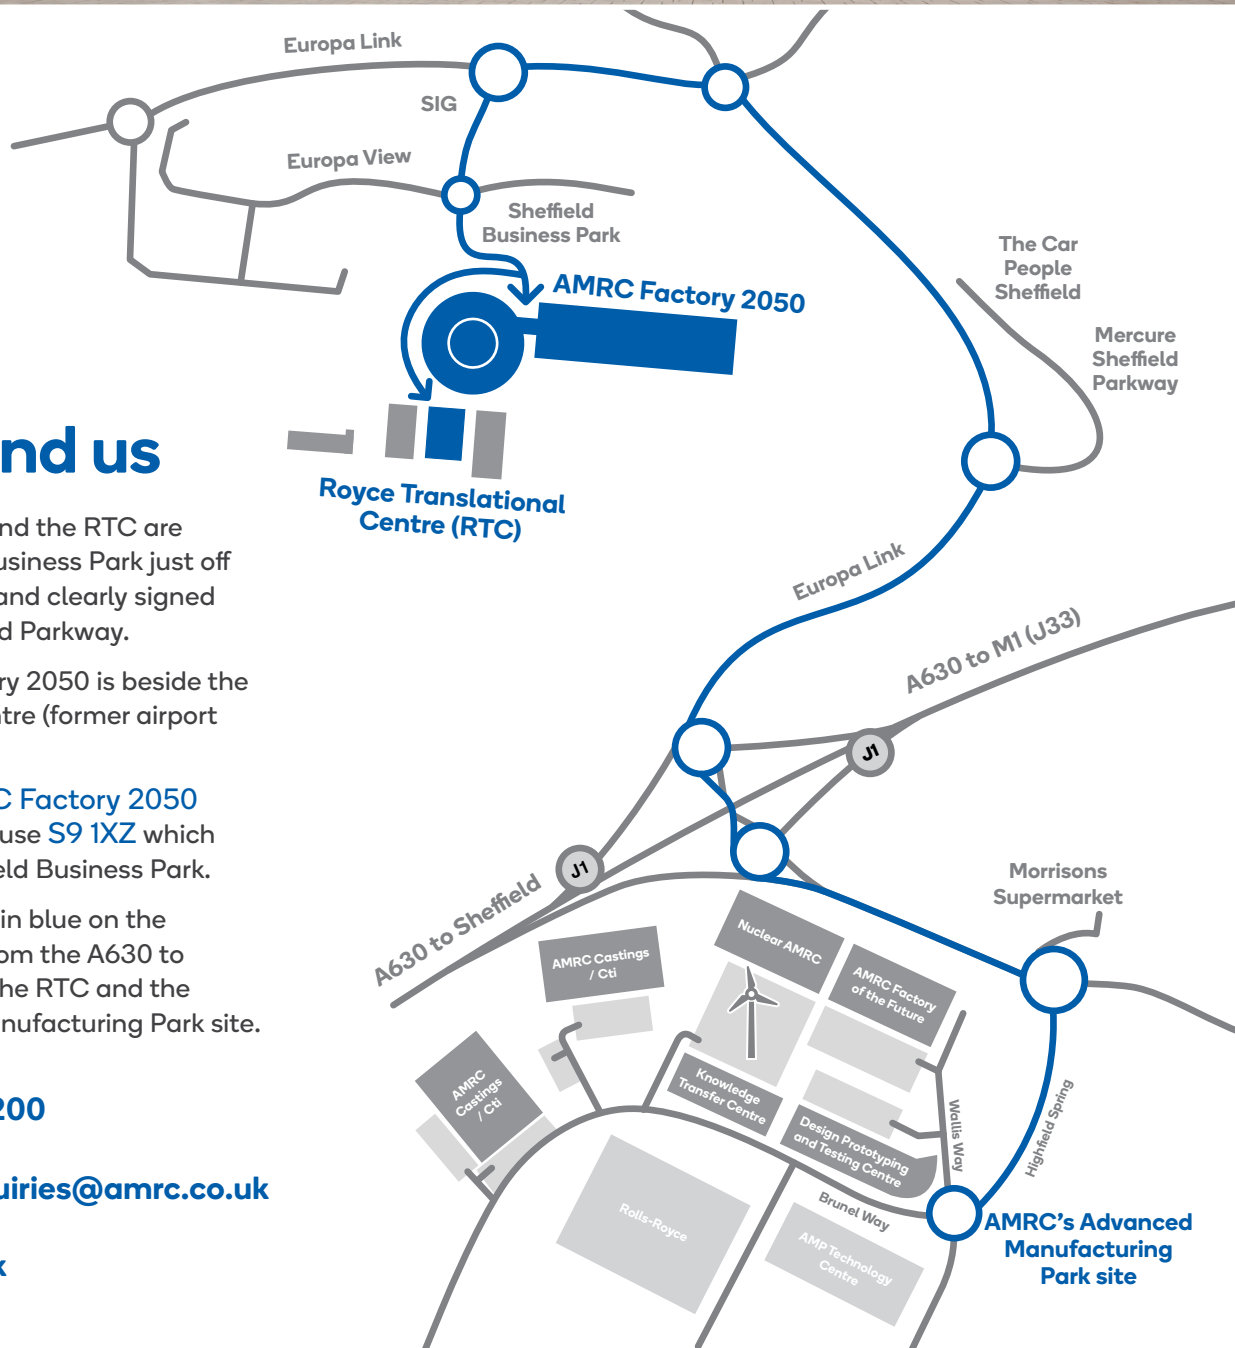

AMRC Factory 2050 and Royce Translational Centre

AMRC
ADVANCED MANUFACTURING
RESEARCH CENTRE

The
University
Of
Sheffield.

How to find us

AMRC Factory 2050 and the RTC are located on Sheffield Business Park just off junction 33 of the M1, and clearly signed from the A630 Sheffield Parkway.

The entrance to Factory 2050 is beside the Sheffield Business Centre (former airport terminal building).

Satnav for the AMRC Factory 2050 and the RTC: please use **S9 1XZ** which will bring you to Sheffield Business Park.

The roads highlighted in blue on the map show the route from the A630 to AMRC Factory 2050, the RTC and the AMRC's Advanced Manufacturing Park site.

 0114 215 8200

 f2050enquiries@amrc.co.uk

 amrc.co.uk